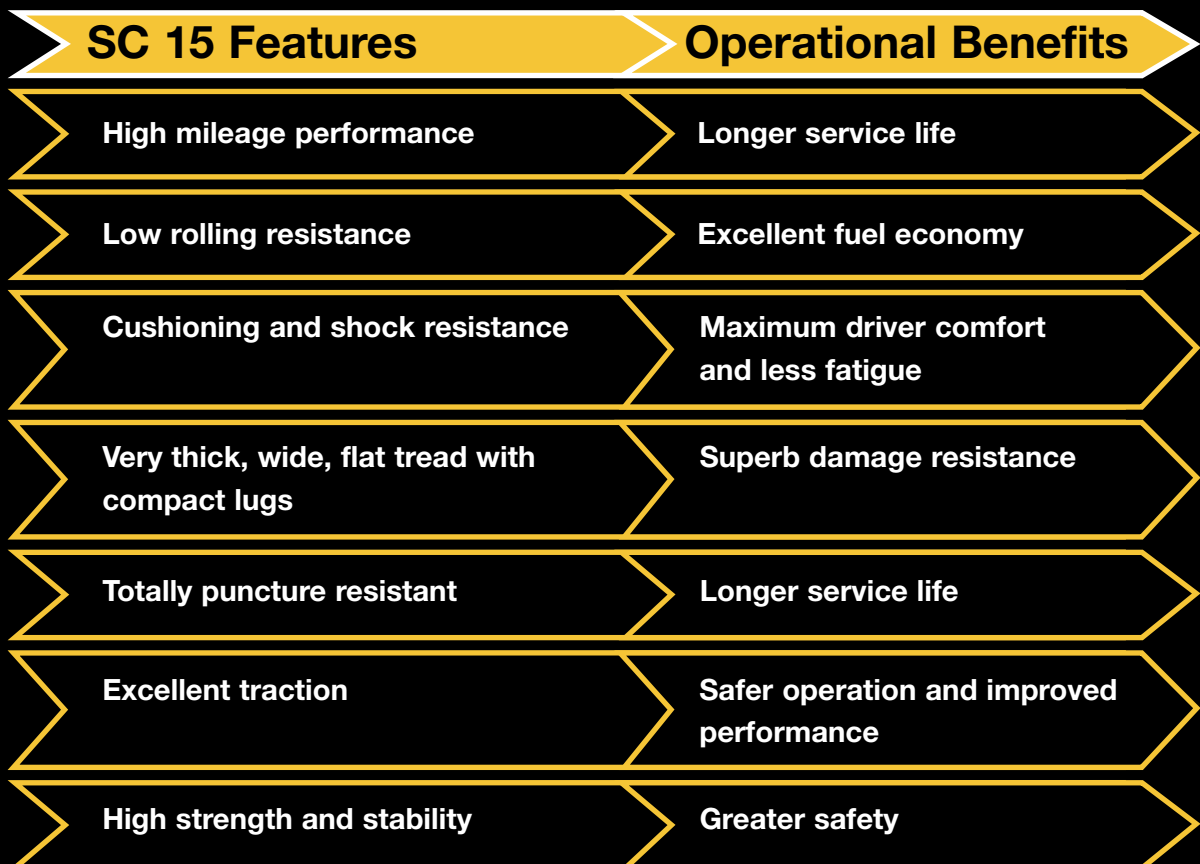

Continental SC 15 Super Elastic Tyres – they keep on rolling

SC 15

SC 15 is the premium tyre specified by leading forklift truck manufacturers, and its construction and compound are designed to deliver outstanding life in highly demanding environments. A unique flat steel cord construction reinforces the base of the tyre, improving stability and reducing vibration, prolonging tyre – and vehicle – life. Maximum durability is assured through reduced heat build-up, a key consideration when in constant round-the-clock use.

Thanks to an exceptionally tough, wear resistant tread in a tried and tested pattern, and sidewall protection, the SC 15 delivers fuel economy and outstanding life, providing 30% more wear resistance than the SC 10 for service that goes on and on.

Applications

- Forklift Trucks
- Platform & Lift Trucks
- Ro-Ro Trailers
- Side Loaders
- Industrial Tractors